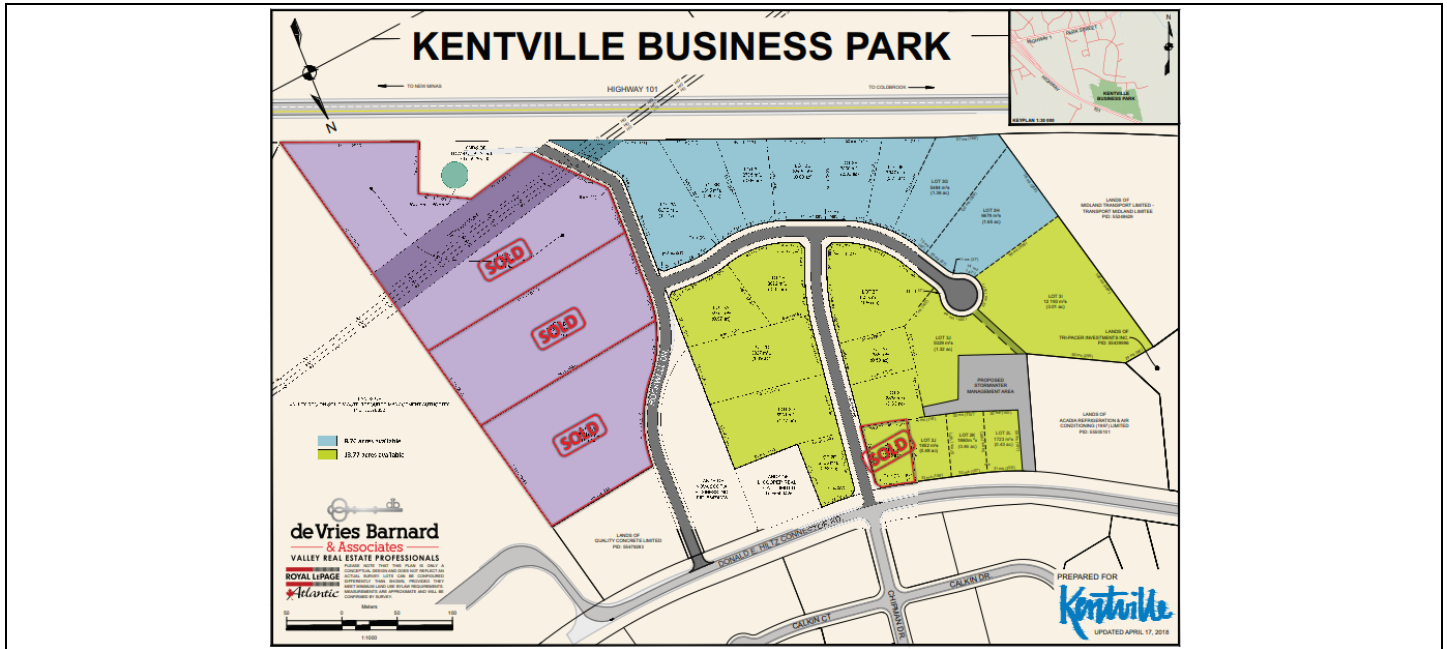

Commercial Property Listing

Property Type: Commercial Land

Property Address (Unit #): Donald E Hiltz Connector, Kentville

Property Photos:

Property Details

For Sale: For Lease:

Total Area:
Total 26 Acres

Asking Price or Rental Rate:

- Several lots available
- Starting at \$25,000 per acre, going up to \$45,000 per acre for Hwy #101 frontage/visibility